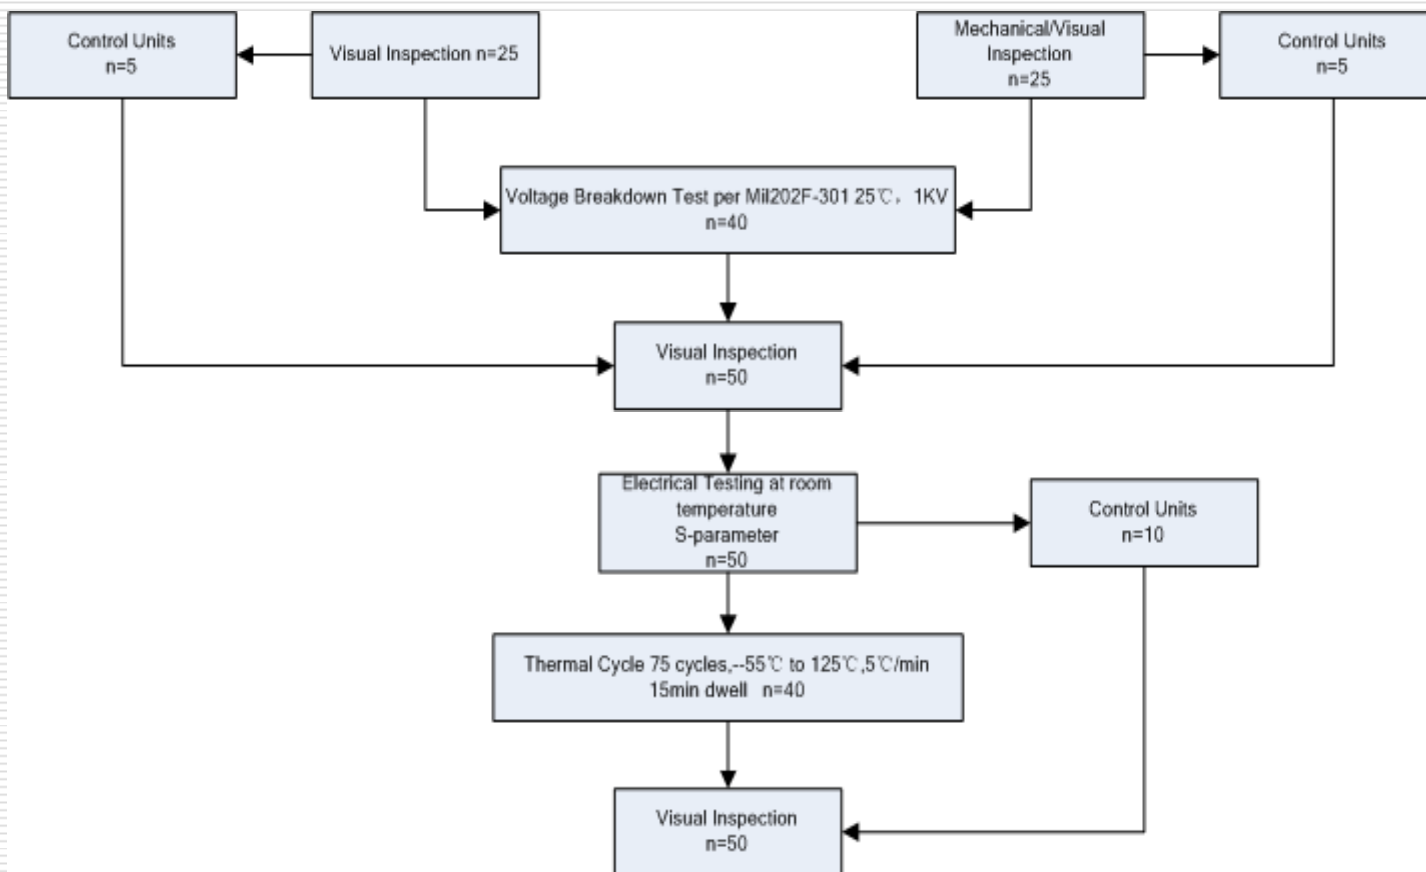

Reliability Test Flow (Yantel 3dB Hybrid coupler)

8、 Reliability Test

Reliability Test Flow (Yantel 3dB Hybrid coupler)

Reliability Test Flow (Yantel 3dB Hybrid coupler)

Reliability Test Flow (Yantel 3dB Hybrid coupler)