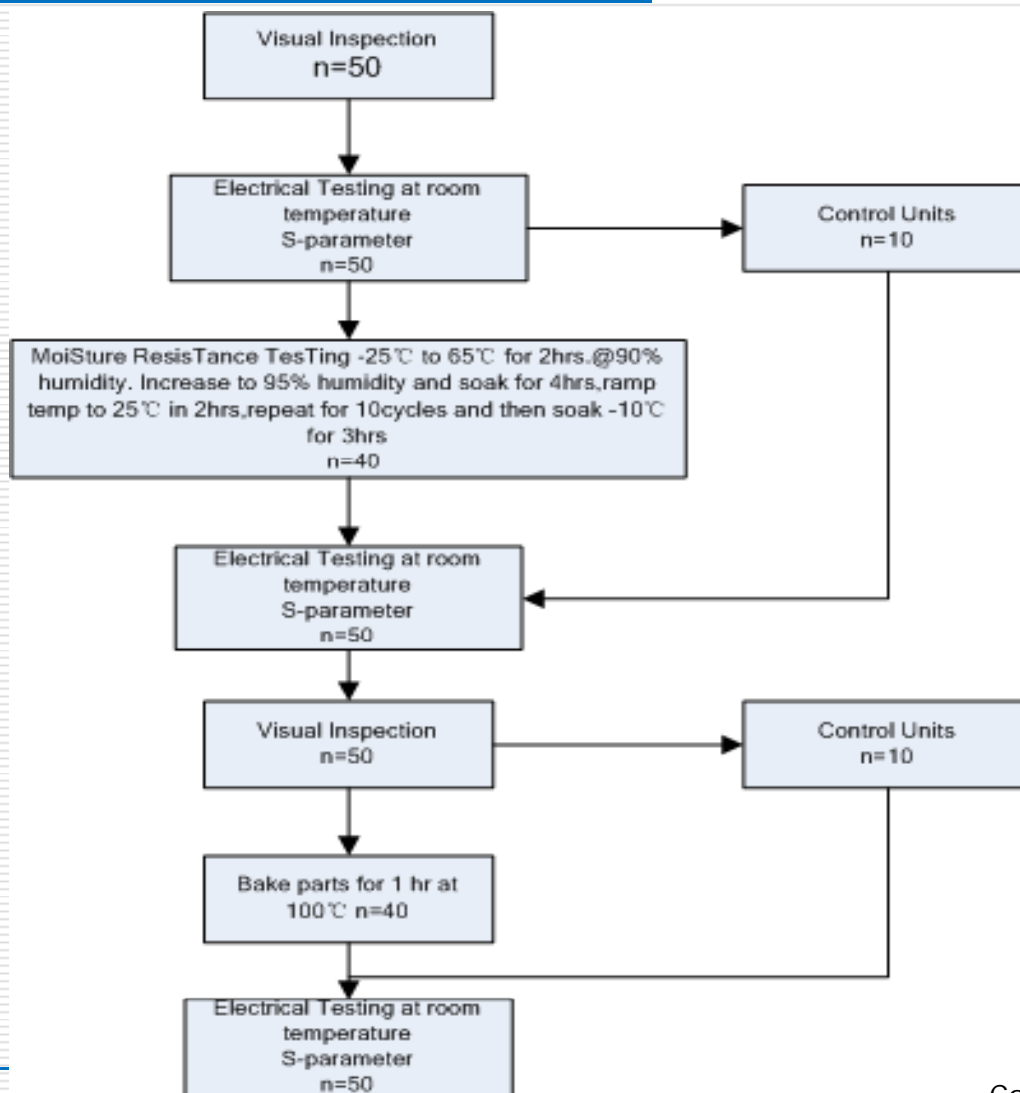

Reliability Test Flow (Yantel 3dB Hybrid coupler)

8、 Reliability Test

Reliability Test Flow (Yantel 3dB Hybrid coupler)

Reliability Test Flow (Yantel 3dB Hybrid coupler)

Reliability Test Flow (Yantel 3dB Hybrid coupler)