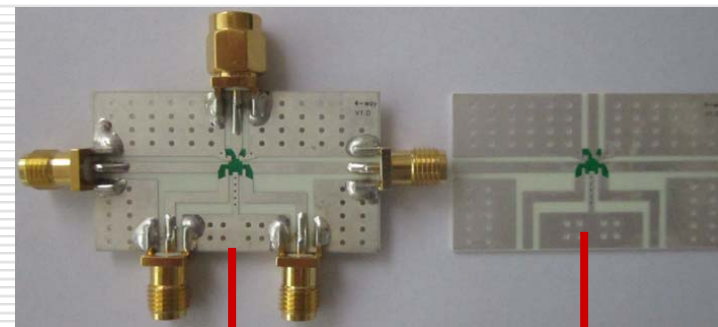

4 way 0°Power Divider

Test Fixture

Evaluation Board

Contact us at inform@yantel-corp.com

Call us at 86-755-83551211 (International)
86-755-83551938 (China)

Website: www.yantel-corp.com