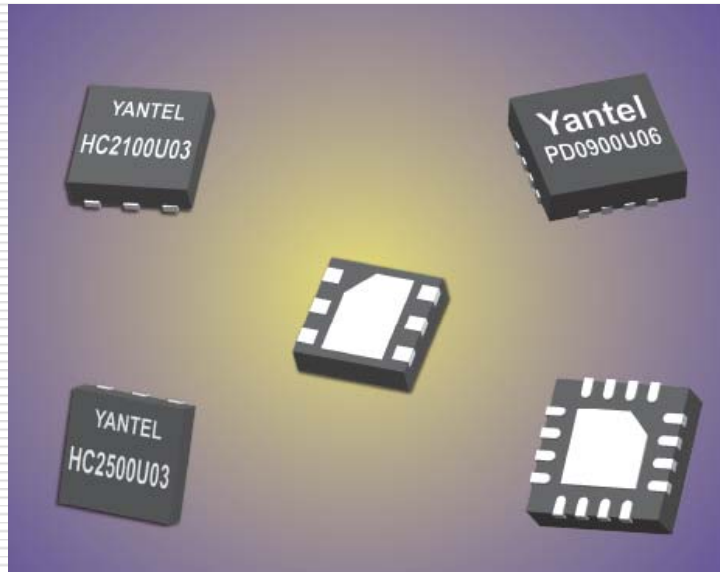

# Technical & Service

Free samples and evaluation board are available upon request.

3dB 90 ° Hybrid Coupler

Test Fixture

Evaluation Board

2 way 0°Power Divider

Test Fixture

Evaluation Board