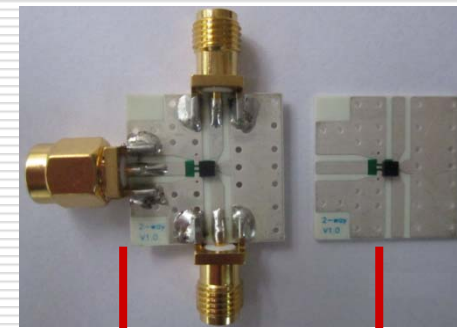

# Technical & Service

Free samples and evaluation board are available upon request.

3dB 90 ° Hybrid Coupler

Test Fixture

Evaluation Board

2 way 0°Power Divider

Test Fixture

Evaluation Board