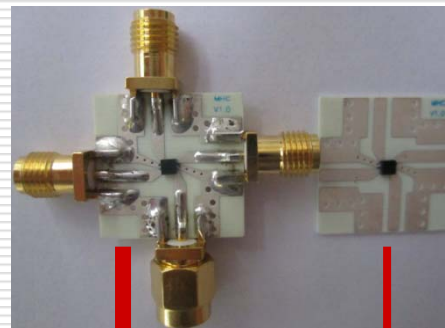

# Technical & Service

Free samples and evaluation board are available upon request.

3dB 90 ° Hybrid Coupler

Test Fixture

Evaluation Board

2 way 0°Power Divider

Test Fixture

Evaluation Board